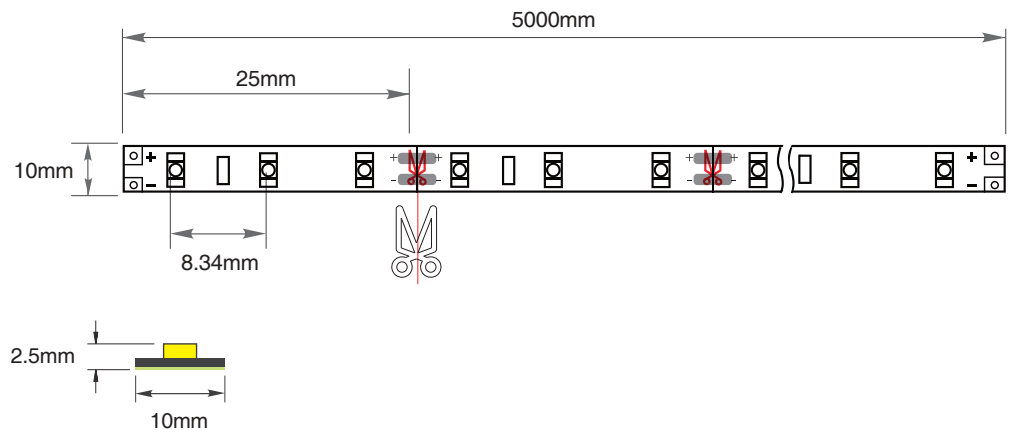

Technical Characteristics

Power Consumption	9.8W/M
Voltage	DC12V
Current Dissipation(A)	1.2A
IP Rating	IP20
Viewing Angle	120°
CRI (Ra)	90+
LED Type	2835T LED
Cutable Length	Every 3 LEDs / 25mm
Number of LED	120EA/M (600 LEDs)

Max in series 5 Metre

LED STRIP ACCESSORIES
STANDARD STRIP

B-LED STRIP LIGHT (Required)

Model	Item Code	Features	Dimension(mm)	
Strip Connector	SA 929	2pin connector Weatherproof type (1 Set)	W:75 L:120 H:95	
Strip Connector	SA 9814	2pin connector_Strip to Strip for 8mm (10pack)	W:12 L:15 H:5	
Strip Connector	SA 9824	2pin connector_Wire One End for 8mm (10pack)	W:12 L:170 H:15	
Strip Connector	SA 9834	2pin connector_Wire Both Ends for 8mm (10pack)	W:12 L:190 H:15	
Strip Connector	SA 9815	2pin connector_Strip to Strip for 10mm (10pack)	W:15 L:5 H:15	
Strip Connector	SA 9825	2pin connector_Wire One End for 10mm (10pack)	W:15 L:5 H:15	
Strip Connector	SA 9835	2pin connector_Wire Both Ends for 10mm (10pack)	W:15 L:5 H:15	