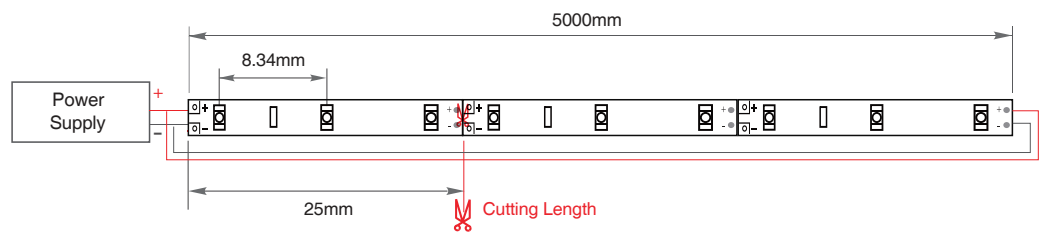

Technical Characteristics

Power Consumption	9.8W/M
Voltage	DC12V
Current Dissipation(A)	1.2A
IP Rating	IP20
Viewing Angle	120°
CRI (Ra)	90+
LED Type	2835T LED
Cutable Length	Every 3 LEDs / 25mm
Number of LED	120EA/M (600 LEDs)

Max in series 5 Metre

LED STRIP ACCESSORIES
STANDARD STRIP

B-LED STRIP LIGHT (Required)

Model	Item Code	Features	Dimension(mm)	
Strip Connector	SA 929	2pin connector Weatherproof type (1 Set)	W:75 L:120 H:95	
Strip Connector	SA 9814	2pin connector_Strip to Strip for 8mm (10pack)	W:12 L:15 H:5	
Strip Connector	SA 9824	2pin connector_Wire One End for 8mm (10pack)	W:12 L:170 H:15	
Strip Connector	SA 9834	2pin connector_Wire Both Ends for 8mm (10pack)	W:12 L:190 H:15	
Strip Connector	SA 9815	2pin connector_Strip to Strip for 10mm (10pack)	W:15 L:5 H:15	
Strip Connector	SA 9825	2pin connector_Wire One End for 10mm (10pack)	W:15 L:5 H:15	
Strip Connector	SA 9835	2pin connector_Wire Both Ends for 10mm (10pack)	W:15 L:5 H:15	